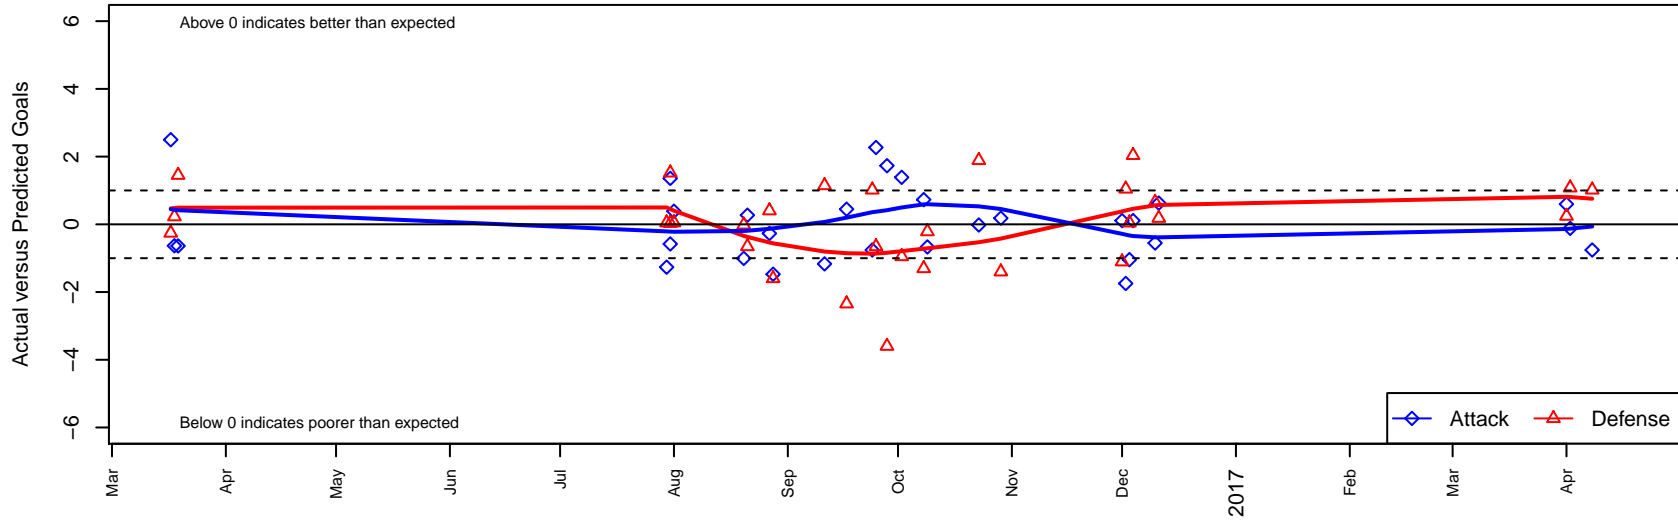

Legends FC G01

, CAS
 G01 total strength=1802
 attack=28.89 defense=35.91
 fall league = SCDL FI1 U16
 notes= Hodges 2016

alt names used:
 Legends FC G01
 LEGENDS FC 01 (CAS)
 LEGENDS FC 01 (CAS)
 Legends FC

Venues played:
 2016 USYS National League U16
 2016 Surf Cup White U16
 2016 FWRL CAS G01
 2016 SCDL FI1 U16

Legends FC G01
 Dots are actual minus expected GF (blue circles) and GA (red triangles).
 Blue line is smoothed change in attack strength. Red is smoothed change in defense strength.

**attack and defense variance (black dot)
relative to other teams
and top 10 in region**

**attack and defense rating
relative to others at age
and all opponents in last 13 months**

**attack and defense rating
relative to others at age
and all opponents in last 13 months**

Performance relative to 13 month average

Performance relative to 13 month average

Distribution of opponents
 Red = Lose zone, Blue = Win zone, Green = Even
 Black line separates win/lose zones

lot. A=Neither has attack advantage, B=Opponent has both attack and defense advantage, C=Opponent has both attack and defense disadvantage, D=Both have